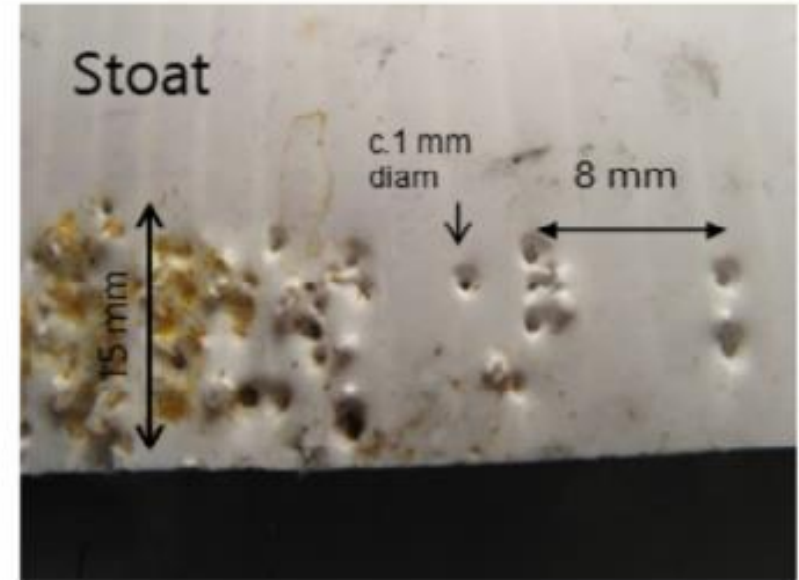

~~CHUENDO~~

CHEWDO

Ship Rat

(Heavy Chew)

Ship Rat

(Light Chew)

Ship Rat

Rat:

atypical margin, crushed not cut

Ship Rat

Mouse

Rat or Mouse?

Stoat

Species	Inter-canine distance
Weasel	4–6.5 mm
Stoat	7.0–9 mm
Ferret	10–14 mm
Cat	14.5–22 mm

Possum

(Heavy Chew)

Possum

(Light Chew)

Kea

(Heavy Chew)

Kea

(Light Chew)

(Upper beak impressions
from beneath)

Weka