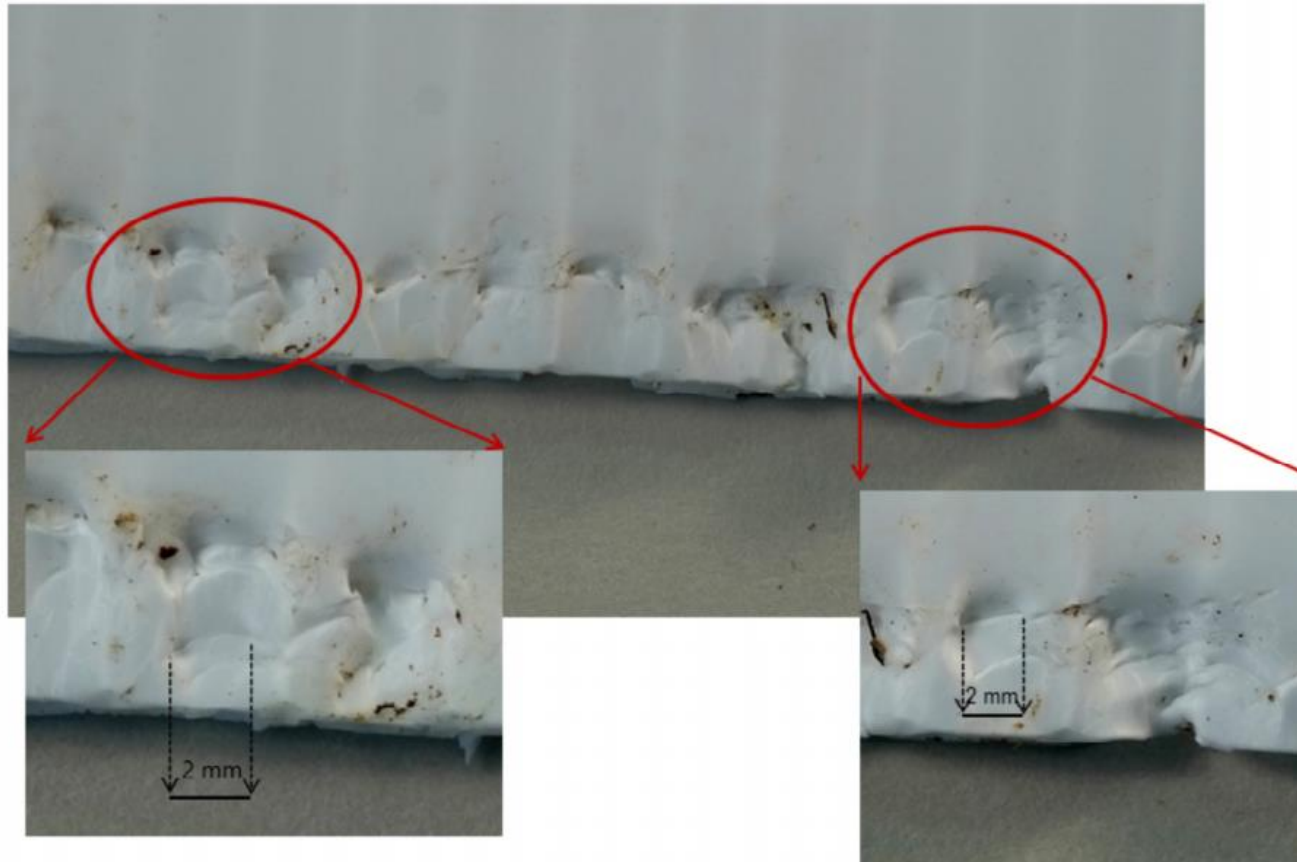

~~CHUENDO~~

CHEWDO

Ship Rat

(Heavy Chew)

Ship Rat

(Light Chew)

Ship Rat

Rat:

atypical margin, crushed not cut

Ship Rat

Mouse

Rat or Mouse?

Stoat

Species	Inter-canine distance
Weasel	4–6.5 mm
Stoat	7.0–9 mm
Ferret	10–14 mm
Cat	14.5–22 mm

Possum

(Heavy Chew)