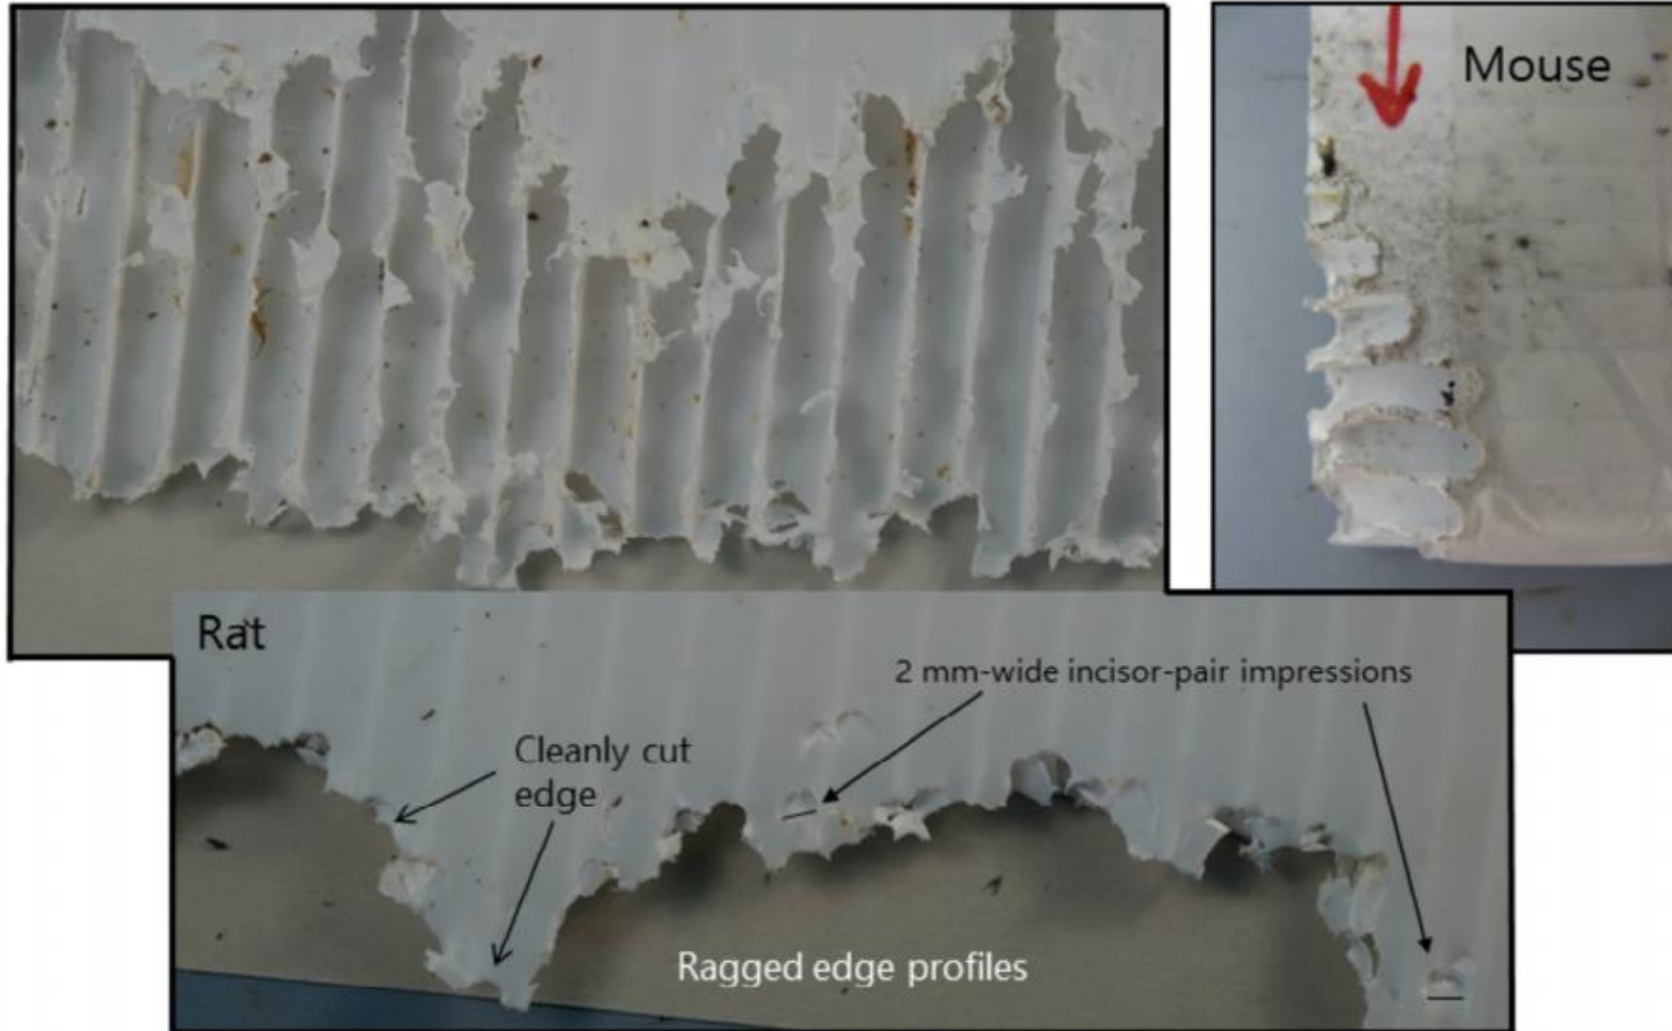

atypical margin, crushed not cut

Ship Rat

Mouse

Rat or Mouse?

Stoat

Species	Inter-canine distance
Weasel	4–6.5 mm
Stoat	7.0–9 mm
Ferret	10–14 mm
Cat	14.5–22 mm

Possum

(Heavy Chew)