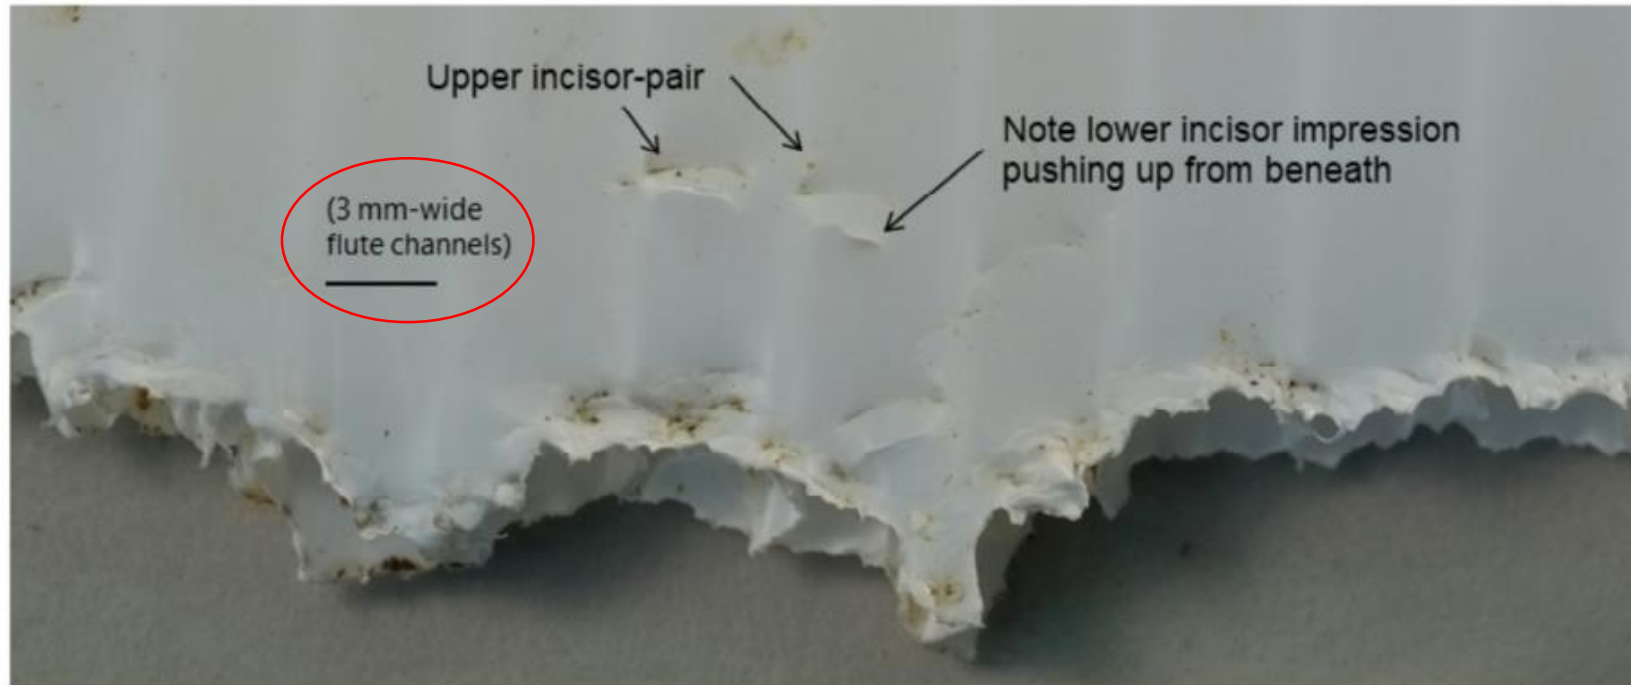

~~CHUENDO~~

CHEWDO

Ship Rat

(Heavy Chew)

Ship Rat

(Light Chew)

Ship Rat

Rat:

atypical margin, crushed not cut

Ship Rat

Mouse

Rat or Mouse?

Stoat

Species	Inter-canine distance
Weasel	4–6.5 mm
Stoat	7.0–9 mm
Ferret	10–14 mm
Cat	14.5–22 mm

Possum

(Heavy Chew)